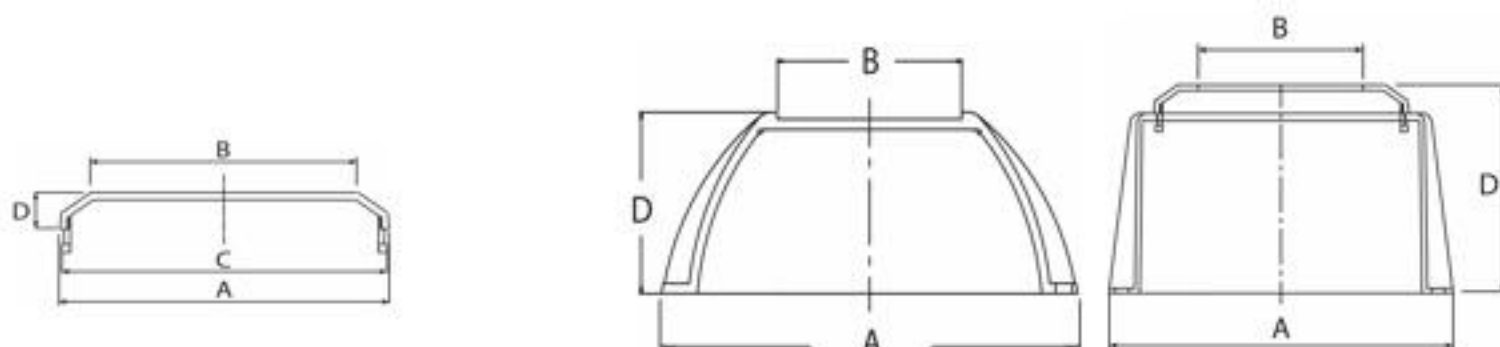

CSA AUST ALLOY RANGE 4X4 & SUV - SCREW ON CAPS SUIT WHEELS UP TO 2009	PART NO	CAP DIAM	LOGO DIAM	WHEEL CLIP IN DIAM	CAP HEIGHT	SCREW SIZE
		A	B	C	D	
1 PCE FLUTED CHROME CAP 6 LUG CSA 60MM LOGO	401-156	137	60	N/A	53	M4X13
2 PCE FLUTED CHROME CAP 6-LUG ASSY CSA 70MM LOGO	401-173	137	70	N/A	105	M4X13
2 PCE FLUTED CHROME CAP 6-LUG SHORT ASSY CSA 70MM LOGO	401-173S	137	70	N/A	77	M4X13
2 PCE FLUTED CHROME CAP 5-LUG ASSY CSA 70MM LOGO	401-173-5	137	70	N/A	88	M4X13
CHROME END CAP ONLY CSA - SUIT 173, 173S AND 173-5 CAP	401-172	104	70	99	12	N/A
CAP SCREW 4MMX13MM LONG (PHILIPS HEAD TYPE)	405-M4X13	N/A	N/A	N/A	N/A	M4X13

CSA AUST ALLOY RANGE - CLIP IN CAPS	PART NO	CAP DIAM	LOGO DIAM	WHEEL CLIP IN DIAM	CAP HEIGHT	SCREW SIZE
		A	B	C	D	
CHROME MEDIUM PLUS ONE PIECE EMBOSSED CAP	401-178-SC	84	EMB	80	56	N/A
RIVETTED CHROME CAP CSA 44MM LOGO	401-C165C	67	44	61	20	N/A
FLAT PLASTIC CAP CSA 60MM LOGO	401-C179A	60	60	56	8	N/A
DOME CAP CHROME CSA 44MM LOGO SUIT PREDATOR	401-C170C	60	44	56	17	N/A

CSA CAPS - SUPERSEDED FITMENTS	PART NO					
CAP HAZE 18" CHROME SUIT CHROME WHEELS	401-C145					
CAP STINGER ALL FITMENTS	401-C144					
CAP STEALTH 5/114.3 PCD	401-C153					
CAP STEALTH SUV (NOT 5/114.3) CHROME	401-C148					
CAP SUBB 18" & SUBB 20" CHROME	401-C149					
CAP SCREW M8X20 SUIT TEASE 18" & 20" CAP	405-M8X20					
CAP SCREW M8X25 SUIT HAZE (ALL) & 18" SUBB CAP	405-M8X25					
CAP SCREW M8X30 SUIT SUBB 20" CAP	405-M8X30					
HEX CAP KEY 6MM SUITS ALL 8MM CAP SCREWS.	405-F500