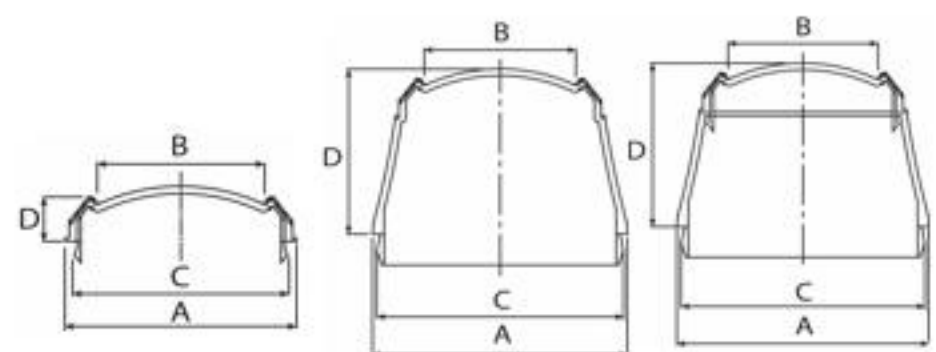

CSA IMPORT RANGE 4X4 & SUV - CLIP IN CAPS 2008+	PART NO	CAP DIAM	LOGO DIAM	WHEEL CLIP IN DIAM	CAP HEIGHT	SCREW SIZE
		A	B	C	D	
BLACK CLIP IN CAP SUIT GRANITE 6/114.3, 5/114.3, 5/120, 5/127 PCD	401-130B	78	EMB	71	18	N/A
CHROME MEDIUM PLUS ONE PIECE CAP CSA EMBOSSED	401-178-SC	84	EMB	80	56	N/A
6-LUG CHROME ONE PCE CAP EXTRA SHORT CSA EMBOSSED	401-180-6XS	134	EMB	130	57	N/A
6-LUG CHROME 2 PCE LONG CAP CSA EMBOSSED	401-180-6L	134	EMB	130	105	N/A
6-LUG CHROME 2 PCE SHORT CAP CSA EMBOSSED	401-180-6S	134	EMB	130	75	N/A
5-LUG CHROME 2 PCE CAP CSA EMBOSSED	401-180-5S	134	EMB	130	88	N/A
CHROME END CAP ONLY CSA EMBOSSED - SUIT 180 SERIES CAPS	401-178-EC	106	EMB	72	24	N/A
CHROME CLIP IN CAP CSA EMBOSSED SUIT ALL 18" & 20" MONSTER & ALL JACKAL, RAPTOR & 17x8 MONSTER WITH 6/114.3, 5/114.3, 5/120, 5/127 PCD	401-C155A	78	EMB	71	18	N/A
BLACK CLIP IN CAP SUIT KRAWLA & OUTLAW 5/120, 5/114.3 & 6/114.3 PCD	401-C155B	78	51	73	8	N/A