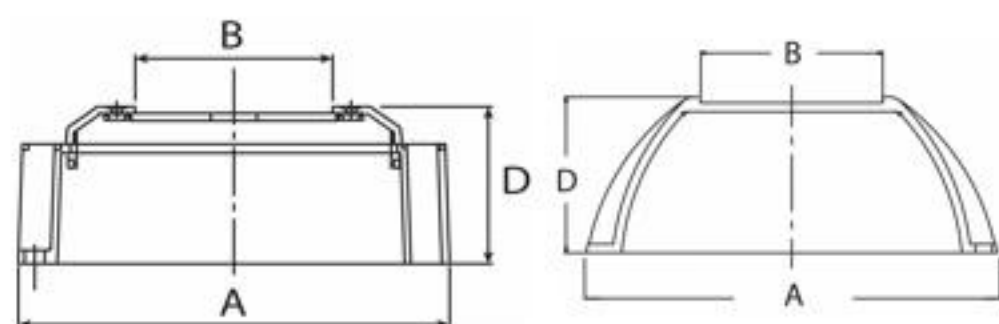

CSA IMPORT RANGE 4X4 & SUV - CLIP IN CAPS 2008+	PART NO	CAP DIAM	LOGO DIAM	WHEEL CLIP IN DIAM	CAP HEIGHT	SCREW SIZE
		A	B	C	D	
BLACK CLIP IN CAP SUIT GRANITE 6/114.3, 5/114.3, 5/120, 5/127 PCD	401-130B	78	EMB	71	18	N/A
CHROME MEDIUM PLUS ONE PIECE CAP CSA EMBOSSED	401-178-SC	84	EMB	80	56	N/A
6-LUG CHROME ONE PCE CAP EXTRA SHORT CSA EMBOSSED	401-180-6XS	134	EMB	130	57	N/A
6-LUG CHROME 2 PCE LONG CAP CSA EMBOSSED	401-180-6L	134	EMB	130	105	N/A
6-LUG CHROME 2 PCE SHORT CAP CSA EMBOSSED	401-180-6S	134	EMB	130	75	N/A
5-LUG CHROME 2 PCE CAP CSA EMBOSSED	401-180-5S	134	EMB	130	88	N/A
CHROME END CAP ONLY CSA EMBOSSED - SUIT 180 SERIES CAPS	401-178-EC	106	EMB	72	24	N/A
CHROME CLIP IN CAP CSA EMBOSSED SUIT ALL 18" & 20" MONSTER & ALL JACKAL, RAPTOR & 17x8 MONSTER WITH 6/114.3, 5/114.3, 5/120, 5/127 PCD	401-C155A	78	EMB	71	18	N/A
BLACK CLIP IN CAP SUIT KRAWLA & OUTLAW 5/120, 5/114.3 & 6/114.3 PCD	401-C155B	78	51	73	8	N/A